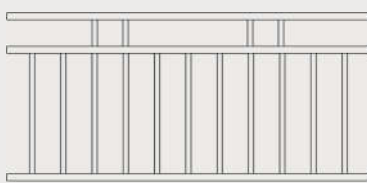

POOL FENCING

Free flowing form and function.

Our pool fencing range adds style and value to your pool area while complying with all standards within New Zealand's safety legislation. Both easy on the eye and easy to install, our pool fencing is constructed from long-lasting, rust-free aluminium that is strong, light and easy to transport. All pool gates are supplied complete with self-closing hinges and a top-pull magnetic latch.

BUTTON TOP

FLAT TOP

LOOP TOP

d

f

e

PLAIN

DUO

ASSURE

REVERSIBLE PANEL FOR
FLAT TOP OR BUTTON TOP

LOOP AND DECOR TOP

	PLAIN & DUO	ASSURE
HEIGHT	1.20m	1.20m
WIDTH	2.40m	2.40m
HORIZONTALS	38x25mm	38x25mm
VERTICALS	16mm Ø, 75mm Gaps	19mm sq, 80mm Gaps