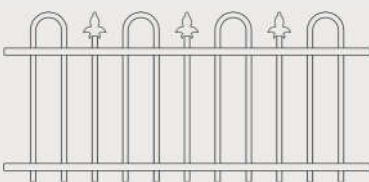

POOL FENCING

Free flowing form and function.

Our pool fencing range adds style and value to your pool area while complying with all standards within New Zealand's safety legislation. Both easy on the eye and easy to install, our pool fencing is constructed from long-lasting, rust-free aluminium that is strong, light and easy to transport. All pool gates are supplied complete with self-closing hinges and a top-pull magnetic latch.

BUTTON TOP

FLAT TOP

LOOP TOP

d

f

e

PLAIN

DUO

ASSURE

REVERSIBLE PANEL FOR
FLAT TOP OR BUTTON TOP

LOOP AND DECOR TOP

	PLAIN & DUO	ASSURE
HEIGHT	1.20m	1.20m
WIDTH	2.40m	2.40m
HORIZONTALS	38x25mm	38x25mm
VERTICALS	16mm Ø, 75mm Gaps	19mm sq, 80mm Gaps