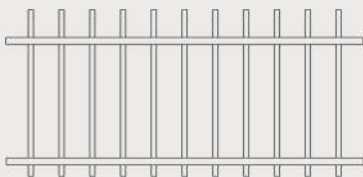

POOL FENCING

Free flowing form and function.

Our pool fencing range adds style and value to your pool area while complying with all standards within New Zealand's safety legislation. Both easy on the eye and easy to install, our pool fencing is constructed from long-lasting, rust-free aluminium that is strong, light and easy to transport. All pool gates are supplied complete with self-closing hinges and a top-pull magnetic latch.

BUTTON TOP

FLAT TOP

LOOP TOP

d

f

e

PLAIN

DUO

ASSURE

REVERSIBLE PANEL FOR
FLAT TOP OR BUTTON TOP

LOOP AND DECOR TOP

	PLAIN & DUO	ASSURE
HEIGHT	1.20m	1.20m
WIDTH	2.40m	2.40m
HORIZONTALS	38x25mm	38x25mm
VERTICALS	16mm Ø, 75mm Gaps	19mm sq, 80mm Gaps