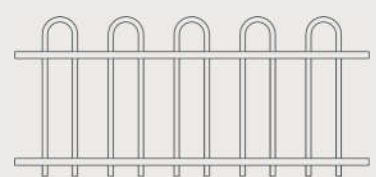

POOL FENCING

Free flowing form and function.

Our pool fencing range adds style and value to your pool area while complying with all standards within New Zealand's safety legislation. Both easy on the eye and easy to install, our pool fencing is constructed from long-lasting, rust-free aluminium that is strong, light and easy to transport. All pool gates are supplied complete with self-closing hinges and a top-pull magnetic latch.

BUTTON TOP

FLAT TOP

LOOP TOP

d

f

e

PLAIN

DUO

ASSURE

REVERSIBLE PANEL FOR
FLAT TOP OR BUTTON TOP

LOOP AND DECOR TOP

	PLAIN & DUO	ASSURE
HEIGHT	1.20m	1.20m
WIDTH	2.40m	2.40m
HORIZONTALS	38x25mm	38x25mm
VERTICALS	16mm Ø, 75mm Gaps	19mm sq, 80mm Gaps