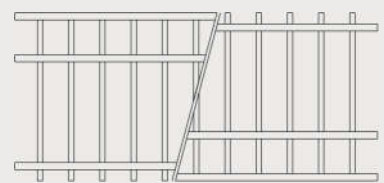

POOL FENCING

Free flowing form and function.

Our pool fencing range adds style and value to your pool area while complying with all standards within New Zealand's safety legislation. Both easy on the eye and easy to install, our pool fencing is constructed from long-lasting, rust-free aluminium that is strong, light and easy to transport. All pool gates are supplied complete with self-closing hinges and a top-pull magnetic latch.

BUTTON TOP

FLAT TOP

LOOP TOP

d

f

e

PLAIN

DUO

ASSURE

REVERSIBLE PANEL FOR
FLAT TOP OR BUTTON TOP

LOOP AND DECOR TOP

	PLAIN & DUO	ASSURE
HEIGHT	1.20m	1.20m
WIDTH	2.40m	2.40m
HORIZONTALS	38x25mm	38x25mm
VERTICALS	16mm Ø, 75mm Gaps	19mm sq, 80mm Gaps