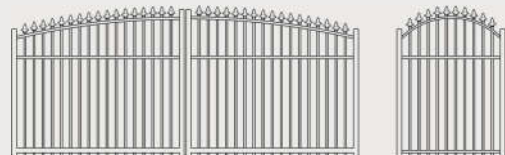

TRADITIONAL GATES

An impressive opening statement.

For gates with timeless style, look to our classic design range. This custom range of traditional gates complements your home, creating a stylish entrance while delivering equal amounts functionality and security. Fabricated in aluminium to the size you require and powder-coated in your choice of colour, you can choose from swinging, sliding or automated.

UDG-04