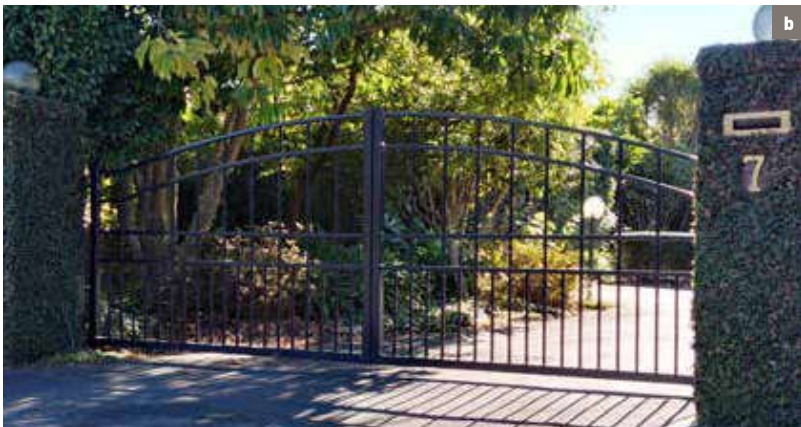

# TRADITIONAL GATES

## An impressive opening statement.

For gates with timeless style, look to our classic design range. This custom range of traditional gates complements your home, creating a stylish entrance while delivering equal amounts functionality and security. Fabricated in aluminium to the size you require and powder-coated in your choice of colour, you can choose from swinging, sliding or automated.