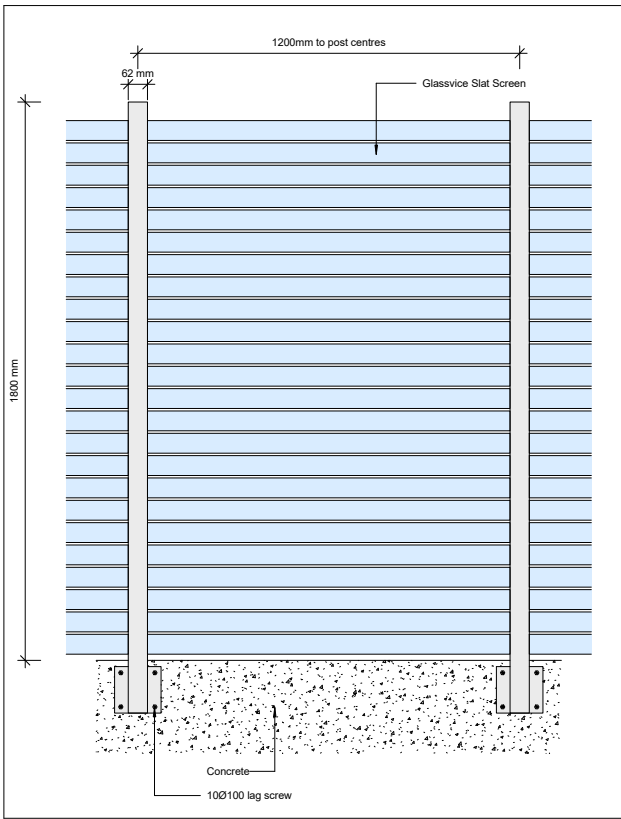

Glass Vice®
0800 700 797
www.glassvice.com

Office and Showroom: 24c William Pickering Drive,
Albany, Auckland
Phone: 09 414 6565
Fax: 09 414 6575
Email: info@glassvice.com