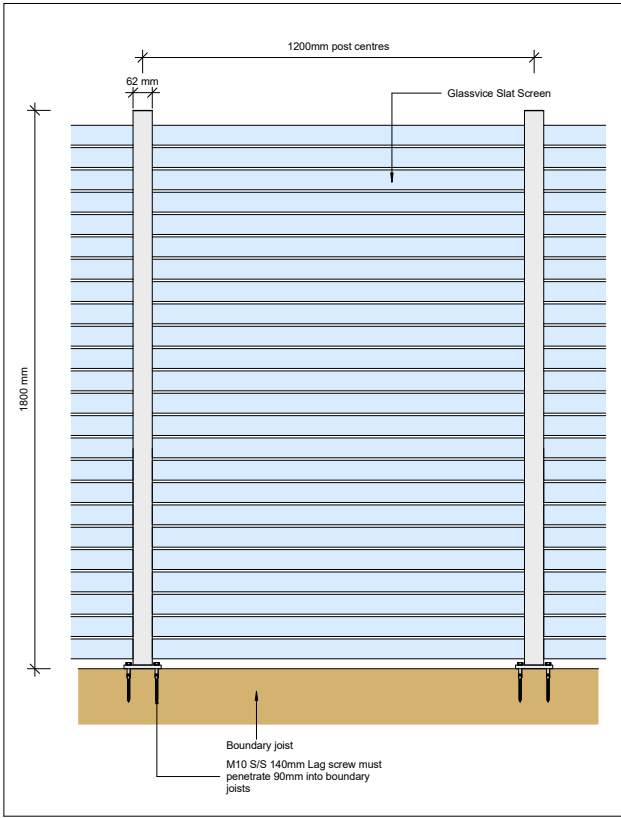

Glass Vice®
0800 700 797
www.glassvice.com

Office and Showroom: 24c William Pickering Drive,
Albany, Auckland
Phone: 09 414 6565
Fax: 09 414 6575
Email: info@glassvice.com