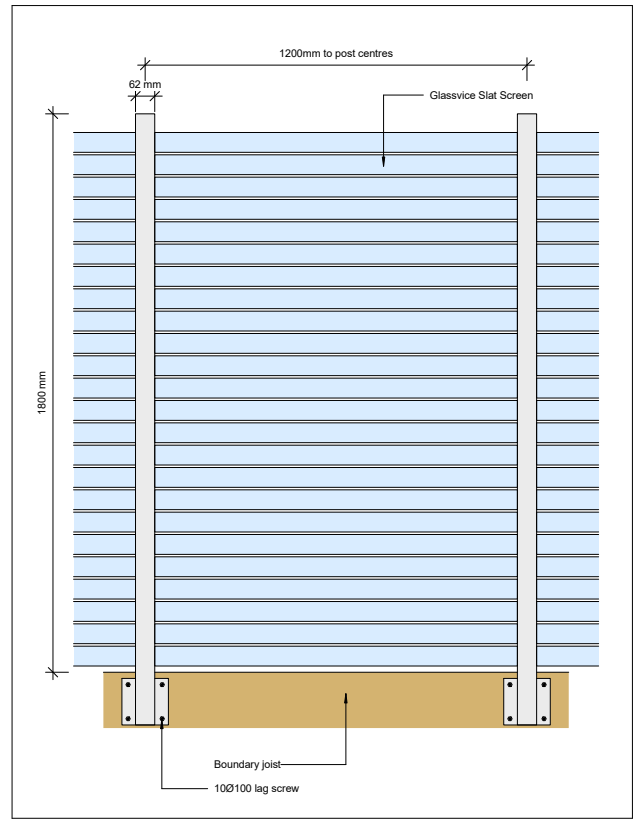

Glass Vice®
0800 700 797
www.glassvice.com

Office and Showroom: 24c William Pickering Drive,
Albany, Auckland
Phone: 09 414 6565
Fax: 09 414 6575
Email: info@glassvice.com