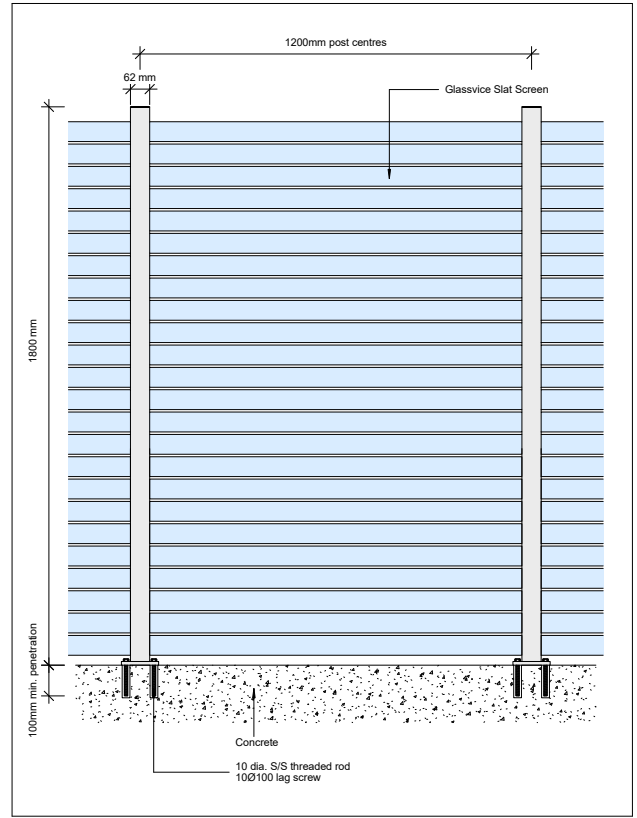

Glass Vice®
0800 700 797
www.glassvice.com

Office and Showroom: 24c William Pickering Drive,
Albany, Auckland
Phone: 09 414 6565
Fax: 09 414 6575
Email: info@glassvice.com