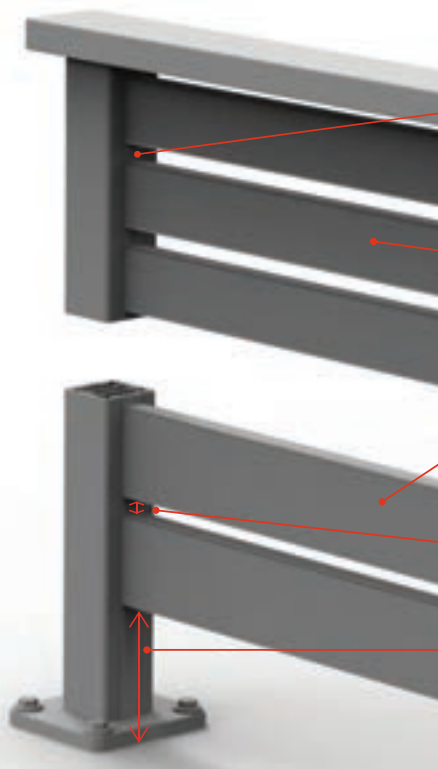

SĀFA-SLAT IS IDEAL FOR APPLICATIONS SUCH AS:

- Standard height balustrades where privacy from lower areas is required
- Higher screens where shelter from wind is required, or privacy from adjacent areas at a similar level
- Apartment dividers
- BBQ backing screen
- Patio and urban landscape screens
- Used in combination with other styles to conceal fascia

SĀFA-SLAT

SĀFA-SLAT TAKES OUTDOOR LIVING ON YOUR DECK TO A NEW LEVEL

- 01** Standard height balustrades where privacy from lower areas is required.
- 02** Higher screens where shelter from wind is required, or privacy from adjacent areas at a similar level is required.
- 03** Apartment dividers.
- 04** BBQ backing screen.
- 05** Patio and urban landscape screens.
- 06** Can be readily integrated with other Unex Systems' balustrade styles.

SĀFA-SLAT PRODUCT PROFILE

SĀFA-SLAT

SPECIFY SĀFA-SLAT WITH ONE OF UNEX SYSTEMS' PREMIUM BALUSTRADE SUITES

THE SLATS ATTACH TO THE ALUMINIUM INFILL AND THIS INFILL SLIDES INTO THE RECESS OF THE POST

SLATS AVAILABLE IN TWO SIZES:

SĀFA-SLAT 50MM X16MM

STRUCTA-SLAT 70MM x 19MM
SPECIALLY DESIGNED FOR LARGER SPANS AND HIGHER LOADINGS

THE GAP BETWEEN THE SLATS MUST NOT EXCEED 14MM TO COMPLY WITH SECTION F4 OF THE NZ BUILDING CODE

THE GAP BETWEEN THE FLOOR LEVEL AND THE FIRST SLAT CAN VARY BUT IT MUST BE LESS THAN 100MM